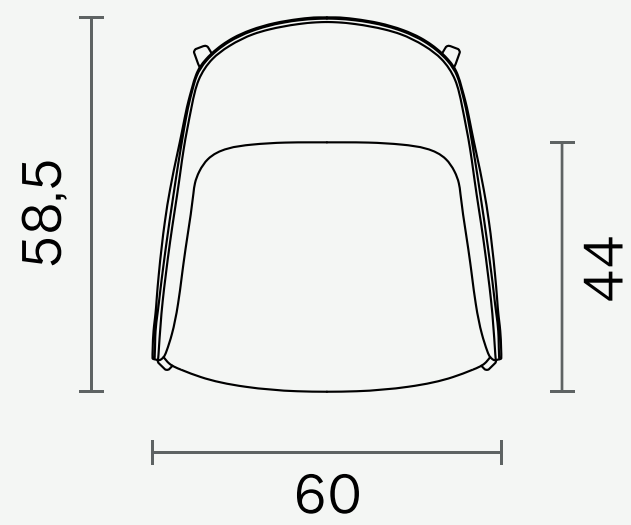

**Grace**

Chair

Indoor

Dimensions (cm)

**Wood**  
Plywood Back-Upholstered Back

**Premium Swivel**  
Plywood Back-Upholstered Back

**Office Premium S-GL**  
Plywood Back-Upholstered Back

Grace