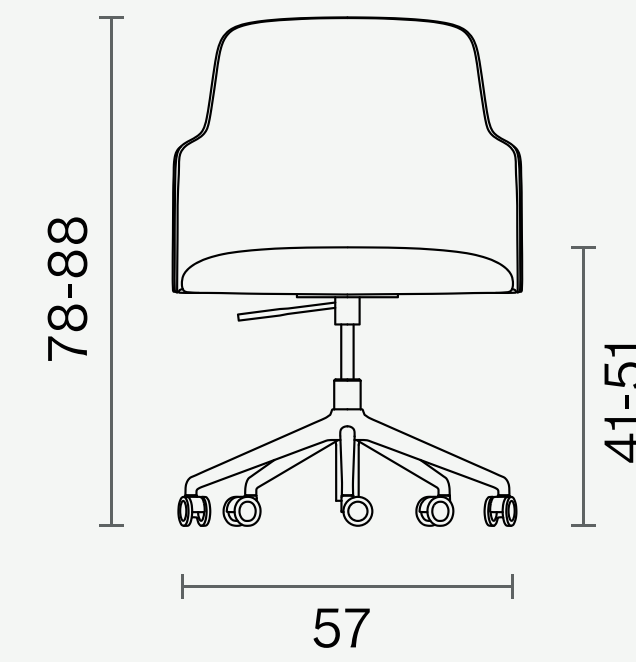

**Grace**

Chair

Indoor

Dimensions (cm)

**Wood**  
Plywood Back-Upholstered Back

**Premium Swivel**  
Plywood Back-Upholstered Back

**Office Premium S-GL**  
Plywood Back-Upholstered Back

Grace

## Technical Specifications

	Package Dimensions (cm) Quantity in Box: 1	Volume (m <sup>3</sup> )	Weight (kg)	Base	Seat / Back
Wood (UB)	62x59x86	0,32	13	Solid Ashwood Solid Beechwood + Polish	15mm Plywood + HR Foam
Wood (PB)	62x59x86	0,32	13		
Premium S (UB)	62x59x86	0,32	14	Aluminum Injection + Electrostatic Powder Coated	
Premium S (PB)	62x59x86	0,32	14		
Office Premium S-GL (UB)	62x59x86	0,32	14	Metal Profile + Electrostatic Powder Coated	
Office Premium S-GL (PB)	62x59x86	0,32	14		